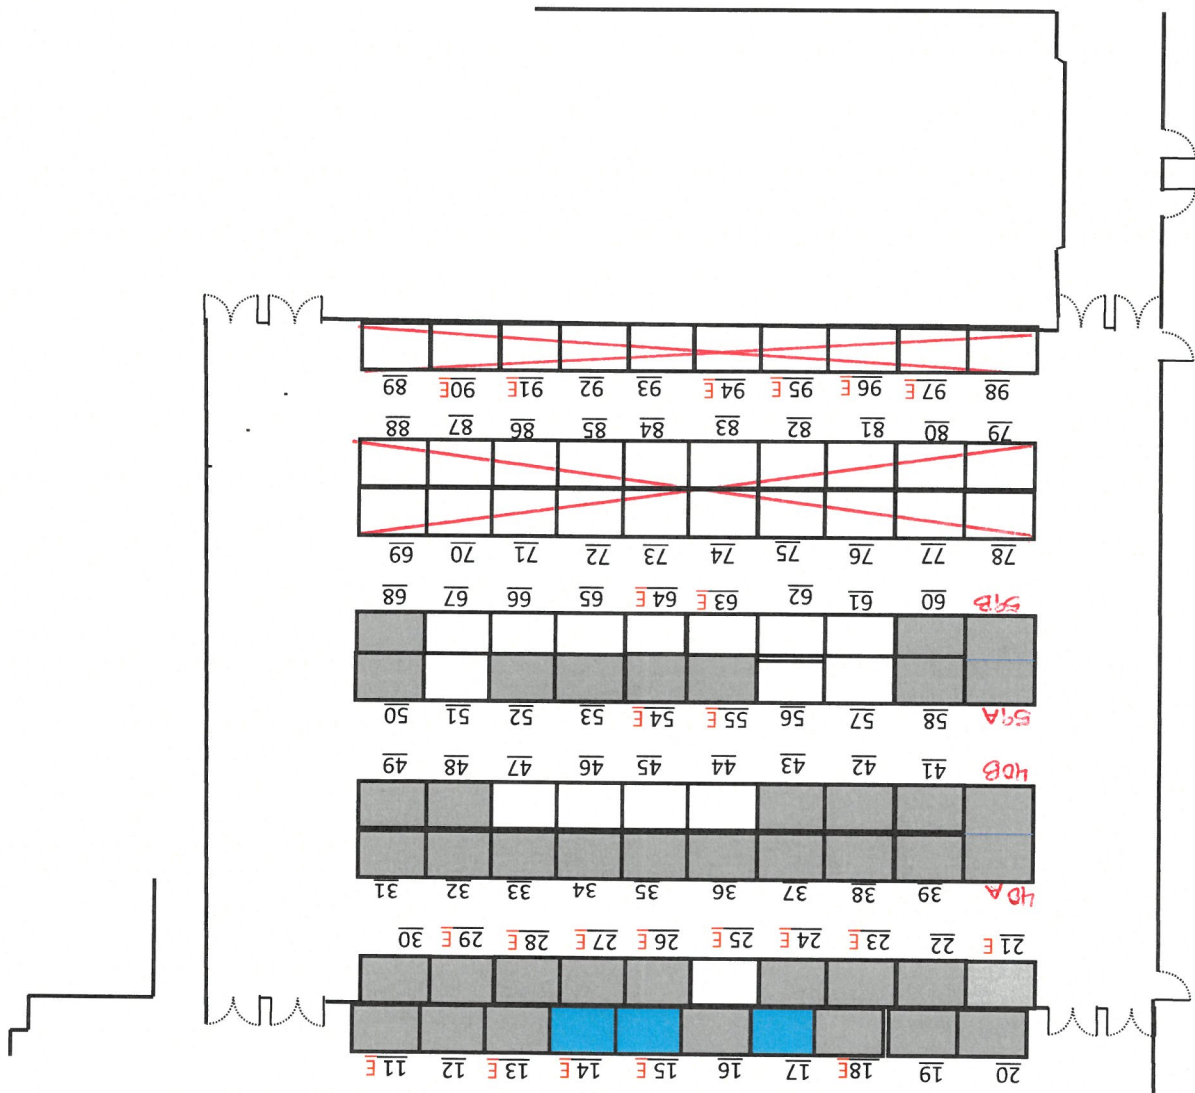

LAKE COUNTRY COMMUNITY FEST EVENT MAP

OVERVIEW ONLY
WEST GYM NOT AVAILABLE
REFER TO PAGE 2
FOR AVAILABLE BOOTHS

SPONSOR AREA

FOOD VENDORS

- Blue -- Sponsor booth
- Red E -- Electric Available
- Not Available